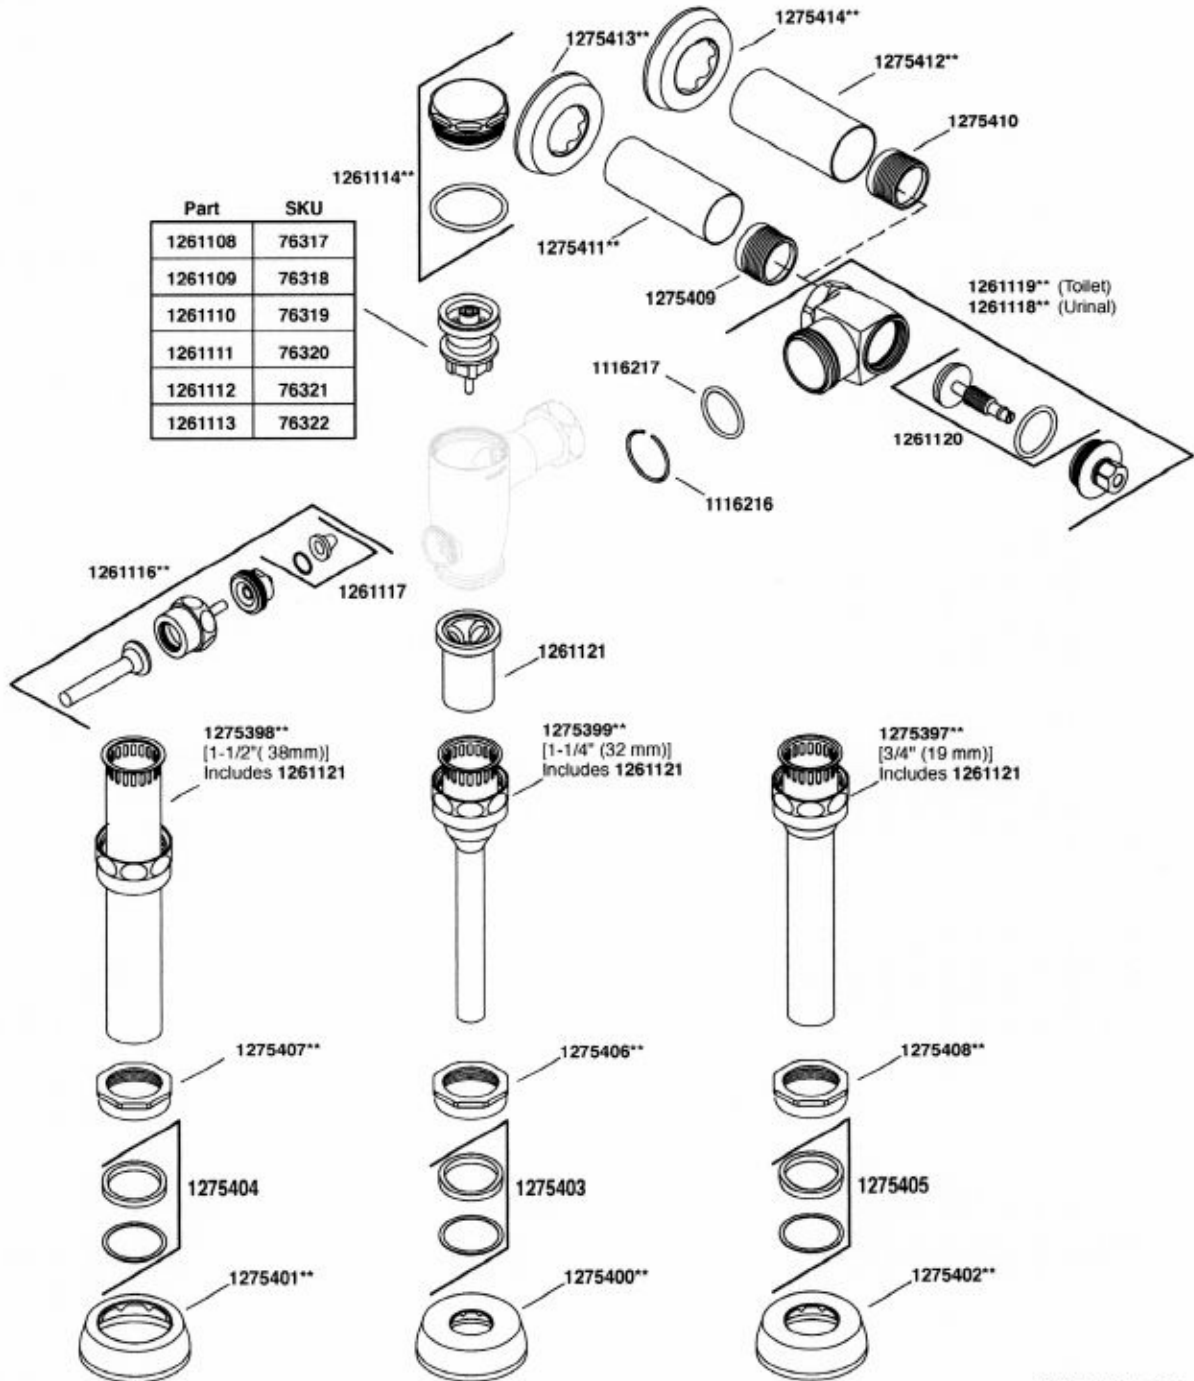

Primme™

manual flushometer valve for 1.28 gpf toilet
K-76321-CP

1264978-8-B

© 2017 Kohler Co.